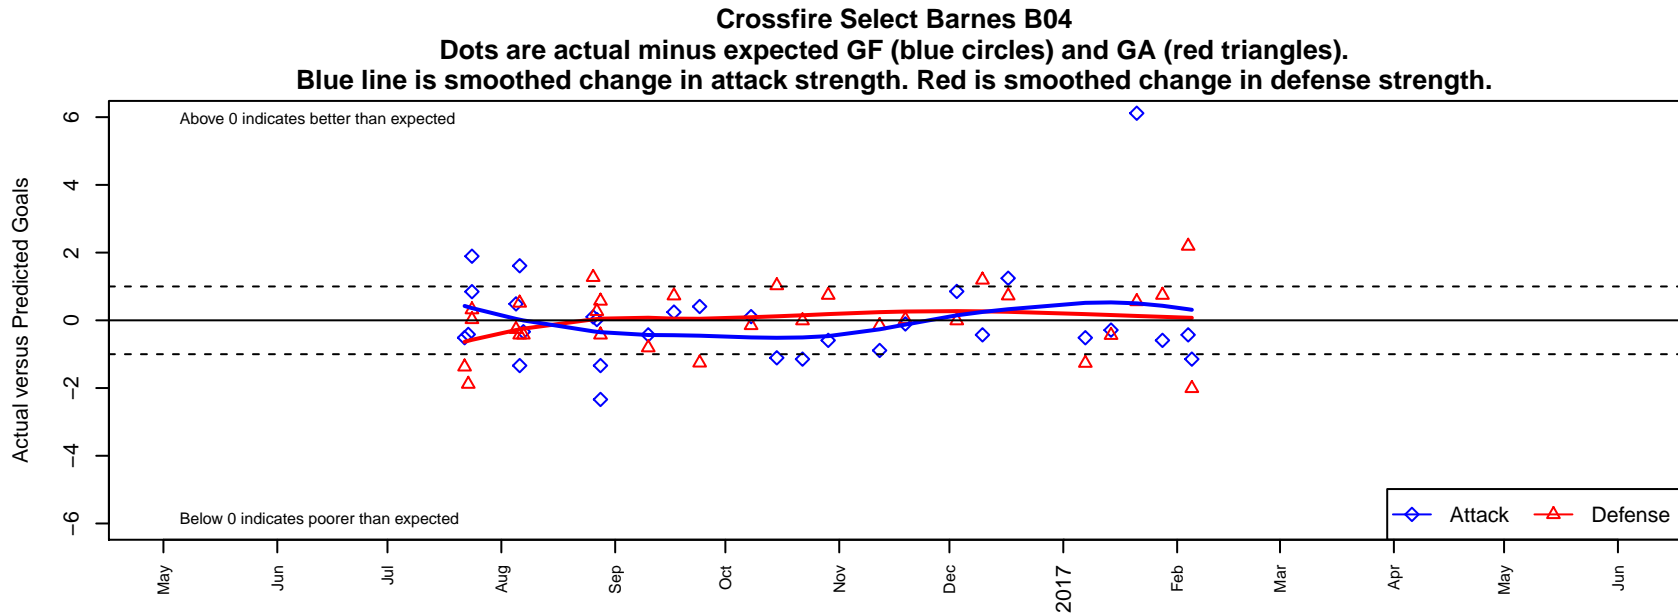

**attack and defense variance (black dot)
relative to other teams
and top 10 in region**

**attack and defense rating
relative to others at age
and all opponents in last 13 months**

Crossfire Select Barnes B04

Crossfire Select SC
Redmond, WA
B04 total strength=987
attack=1.57 defense=2.32
fall league = NPSL Div 1 (04) U13
notes= Gold

alt names used:
Crossfire Select B04 Barnes
Crossfire Select B04 Barnes
Barnes BY-04 Boys
Crossfire Select Barnes BY04
CFS B04 – Gold – Barnes

Venues played:
2016 Crossfire Select U13 Gold Silver Gold-Sil
2016 Eastside FC Cup BU13 Silver
2016 River Jam Samba U13
2016 NPSL Division 1 (04) U13
2016 Founders Cup B04 Div A